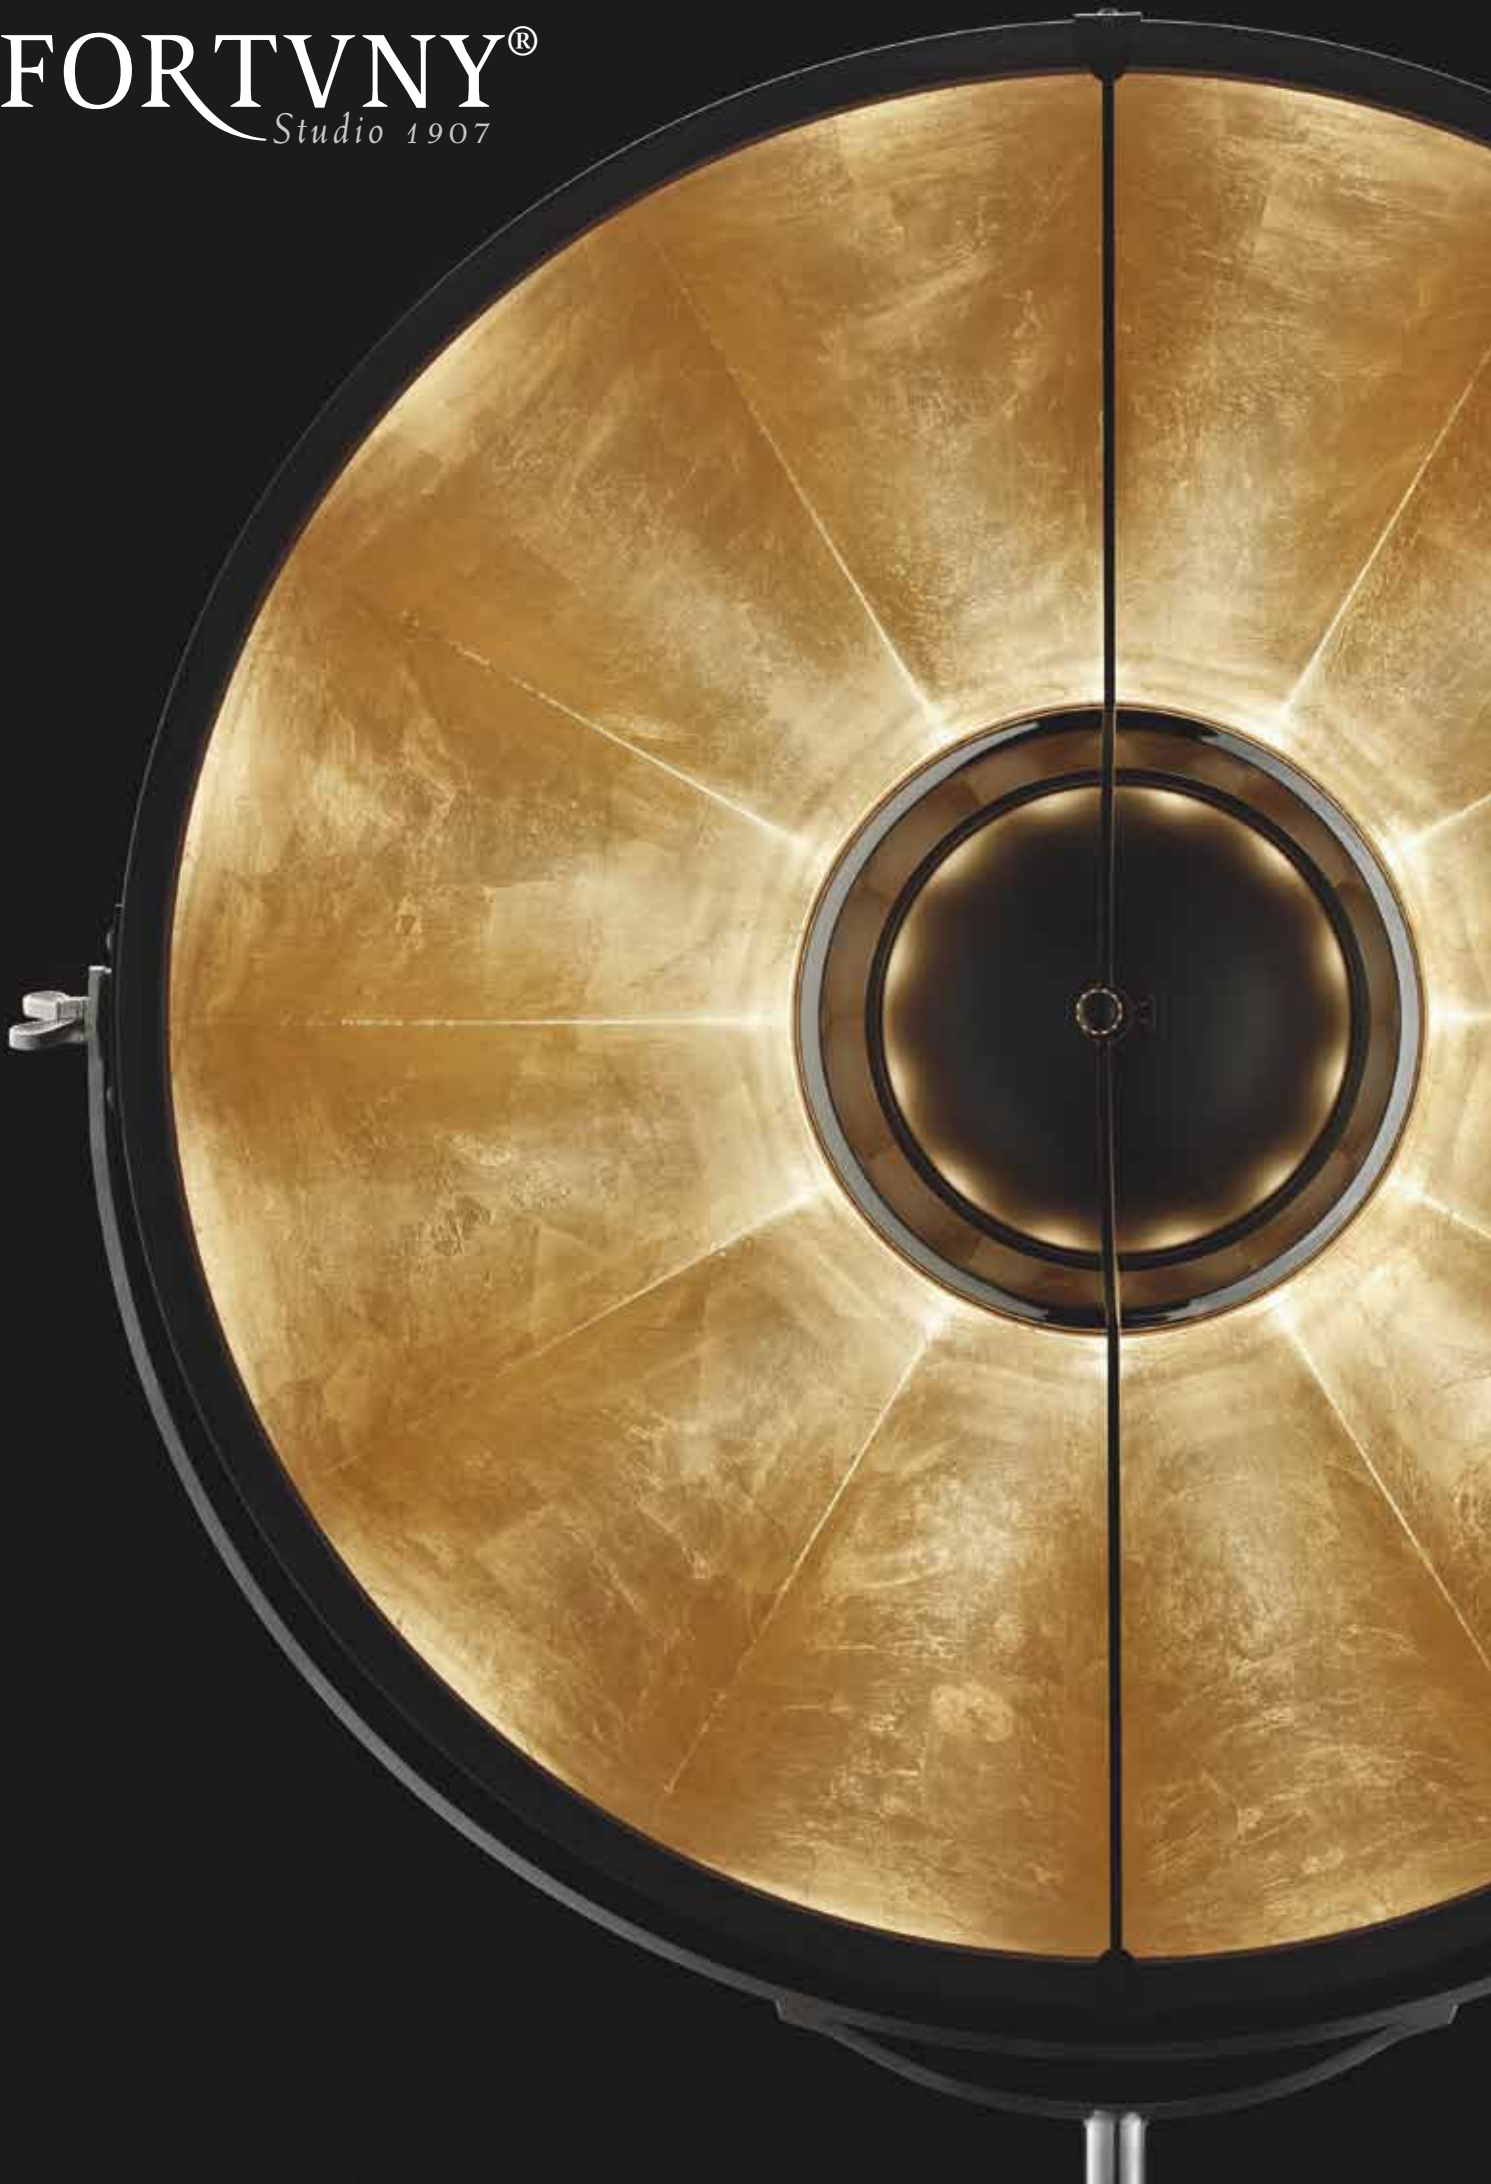

FORTVNY®
Studio 1907