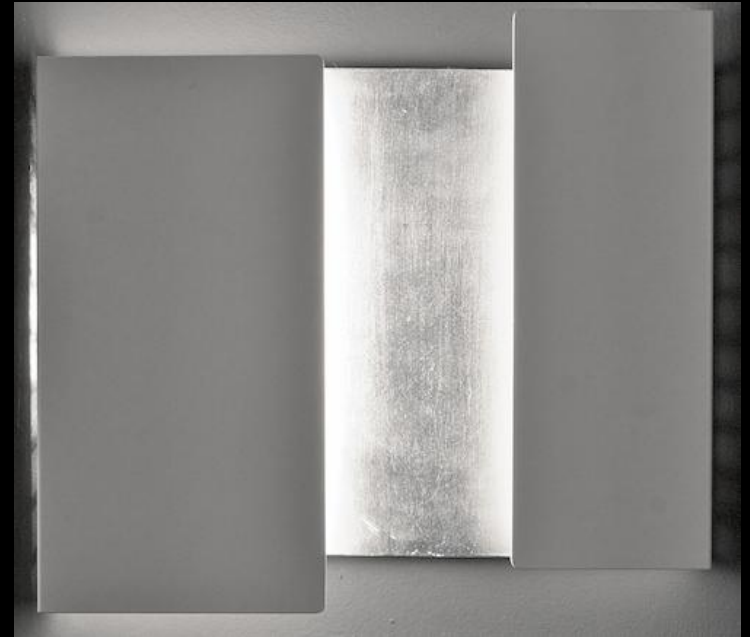

Space separation, under to measure

Wall lamp
Made of
porcelain
Petals, LED
light

THOT COLLECTION

Wall lamp neon bulb
SIZE 130 x H 140 cm

ELATHA COLLECTION

Wall lamp 5 LIGHTS G9
SIZE 130 x 50 cm

COLLECTION ARES