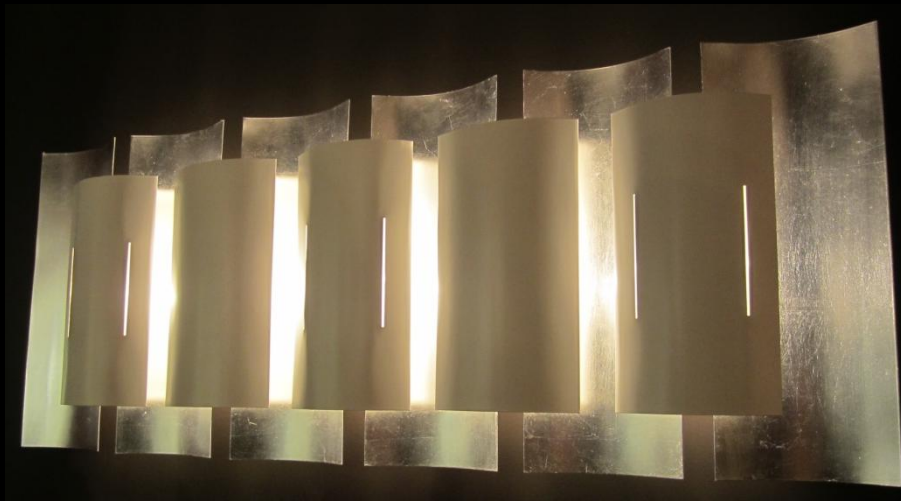

Space separation, under to measure

Wall lamp
Made of
porcelain
Petals, LED
light

THOT COLLECTION

Wall lamp neon bulb
SIZE 130 x H 140 cm

ELATHA COLLECTION

Wall lamp 5 LIGHTS G9
SIZE 130 x 50 cm

COLLECTION ARES