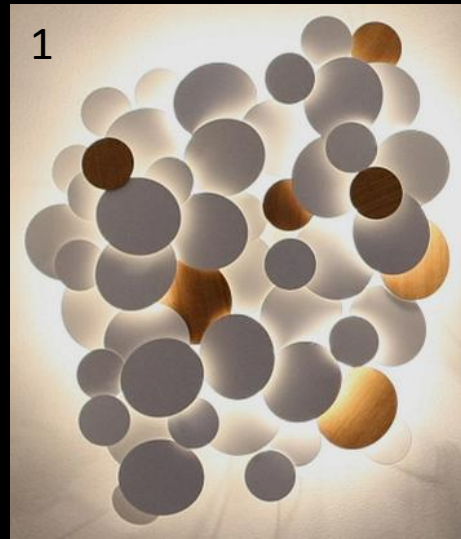

Wall lamp neon bulb
SIZE 30 x H 91 cm

VALDOR COLLECTION

Wall lamp neon bulb
SIZE 30 x H 91 cm

ART ET FLORITUDE

1

Round disc metal
And wood

Wall lamp pandore
4 lights (1) Size 40 x 60 cm
or 6 lights (2) Size 110 x 65 cm

2

Galet metal and wood , Wall lamp 5 lights

Size 140 x 90 cm

1

Galet metal and wood : Table lamps
Ref. LP095.1 (1), LP095.2 (2) and LP095.4 (3)

2

3

PORCELAIN FLOWERS
BESPOKE PROJECT