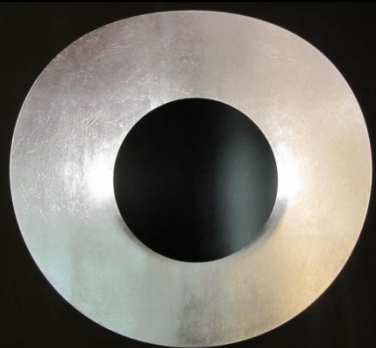

AVIRA COLLECTION

1 LIGHT G9
SIZE 40 x H 37 cm