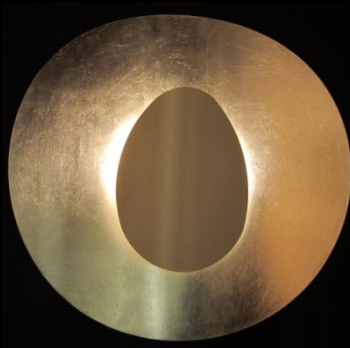

AVIRA COLLECTION

1 LIGHT G9
SIZE 40 x H 37 cm