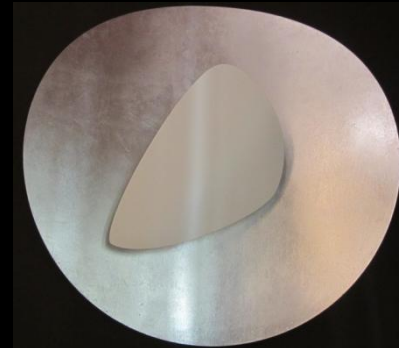

AVIRA COLLECTION

1 LIGHT G9
SIZE 40 x H 37 cm