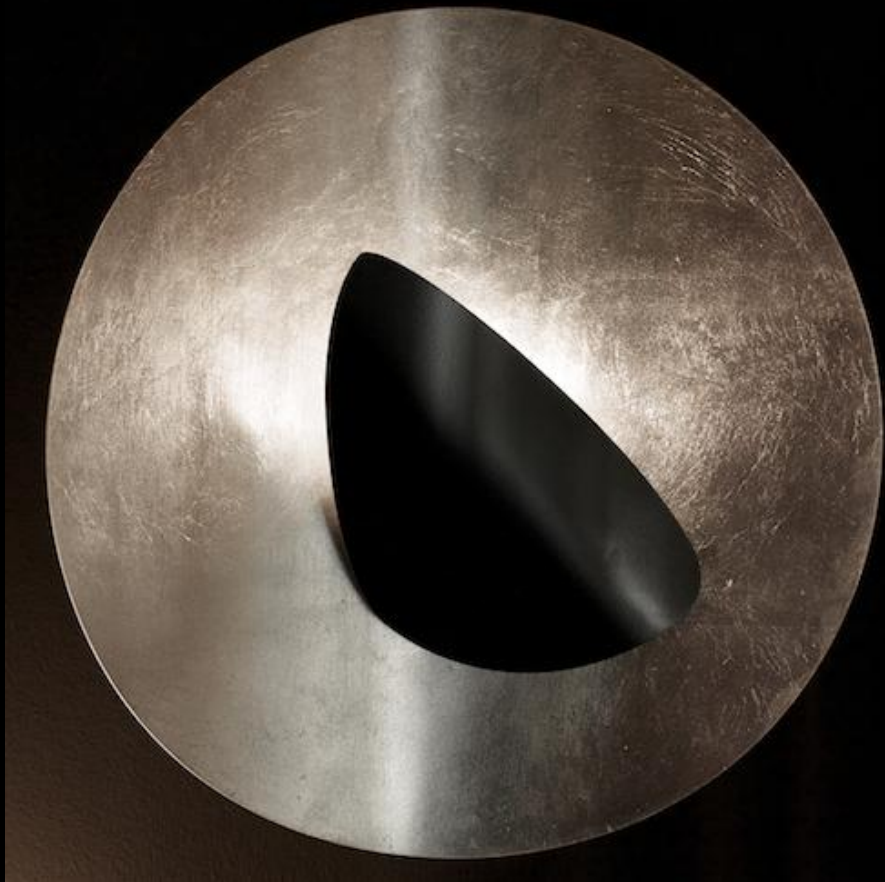

AVIRA COLLECTION

1 LIGHT G9
SIZE 40 x H 37 cm