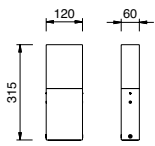

strato - alu matt
A19030.46
schwarz / black
A19030.98

strato - alu matt
A19031.46
schwarz / black
A19031.98

strato - alu matt
A19032.46
schwarz / black
A19032.98